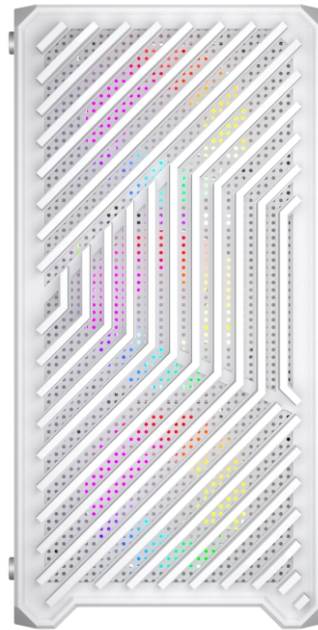

TRILOBITE

MODEL:T5
PC GAMING CASE

REVISED HISTORY
Version 1.2
Edited by EVE
2022.12

DESIGNED BY 1STPLAYER

SPECIFICATIONS

MODEL	T5
DIMENSIONS(L*W*H)	STRUCTURE: 335*210*407MM PRODUCT: 377*210*422MM PACKAGE: 478*265*433MM
STRUCTURE THICKNESS	0.5MM
MATERIALS	SPCC 0.5MM LEFT SIDE PANEL: TEMPERED GLASS FRONT PANEL: PLASTIC NET
FORM FACTOR	M-ATX
DRIVE BAYS	5.25" CD ROM: 0 ①3.5" HDD: 2 + 2.5" SSD: 1 ②3.5" HDD: 1 + 2.5" SSD: 2
CPU MAX H	165MM
VGA MAX L	330MM
I/O PANEL	USB3.0*2+USB2.0*1+HD AUDIO
PCI CARD SLOT	4
FAN SUPPORT	FRONT: 3*12CM TOP: 2*12CM REAR: 1*12CM BOTTOM: 2*12CM
LIQUID COOLING SUPPORT	TOP:24CM
POWER SUPPLY SUPPORT	BOTTOM MOUNT(ATX)
WEIGHT	N.W.: 4.63KG G.W.: 5.55KG

PC GAMING CASE
T5

DESIGNED BY 1STPLAYER

PICTURES

PC GAMING CASE
T5

DESIGNED BY 1STPLAYER