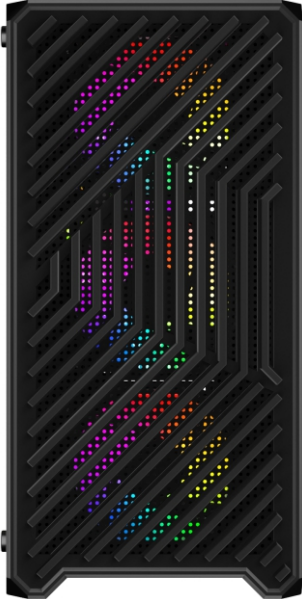

TRILOBITE

MODEL:T5
PC GAMING CASE

REVISED HISTORY
Version 1.2
Edited by EVE
2022.12

DESIGNED BY 1STPLAYER

SPECIFICATIONS

MODEL	T5
DIMENSIONS(L*W*H)	STRUCTURE: 335*210*407MM PRODUCT: 377*210*422MM PACKAGE: 478*265*433MM
STRUCTURE THICKNESS	0.5MM
MATERIALS	SPCC 0.5MM LEFT SIDE PANEL: TEMPERED GLASS FRONT PANEL: PLASTIC NET
FORM FACTOR	M-ATX
DRIVE BAYS	5.25" CD ROM: 0 ①3.5" HDD: 2 + 2.5" SSD: 1 ②3.5" HDD: 1 + 2.5" SSD: 2
CPU MAX H	165MM
VGA MAX L	330MM
I/O PANEL	USB3.0*2+USB2.0*1+HD AUDIO
PCI CARD SLOT	4
FAN SUPPORT	FRONT: 3*12CM TOP: 2*12CM REAR: 1*12CM BOTTOM: 2*12CM
LIQUID COOLING SUPPORT	TOP:24CM
POWER SUPPLY SUPPORT	BOTTOM MOUNT(ATX)
WEIGHT	N.W.: 4.63KG G.W.: 5.55KG

PC GAMING CASE
T5

DESIGNED BY 1STPLAYER

PICTURES

PC GAMING CASE
T5

DESIGNED BY 1STPLAYER